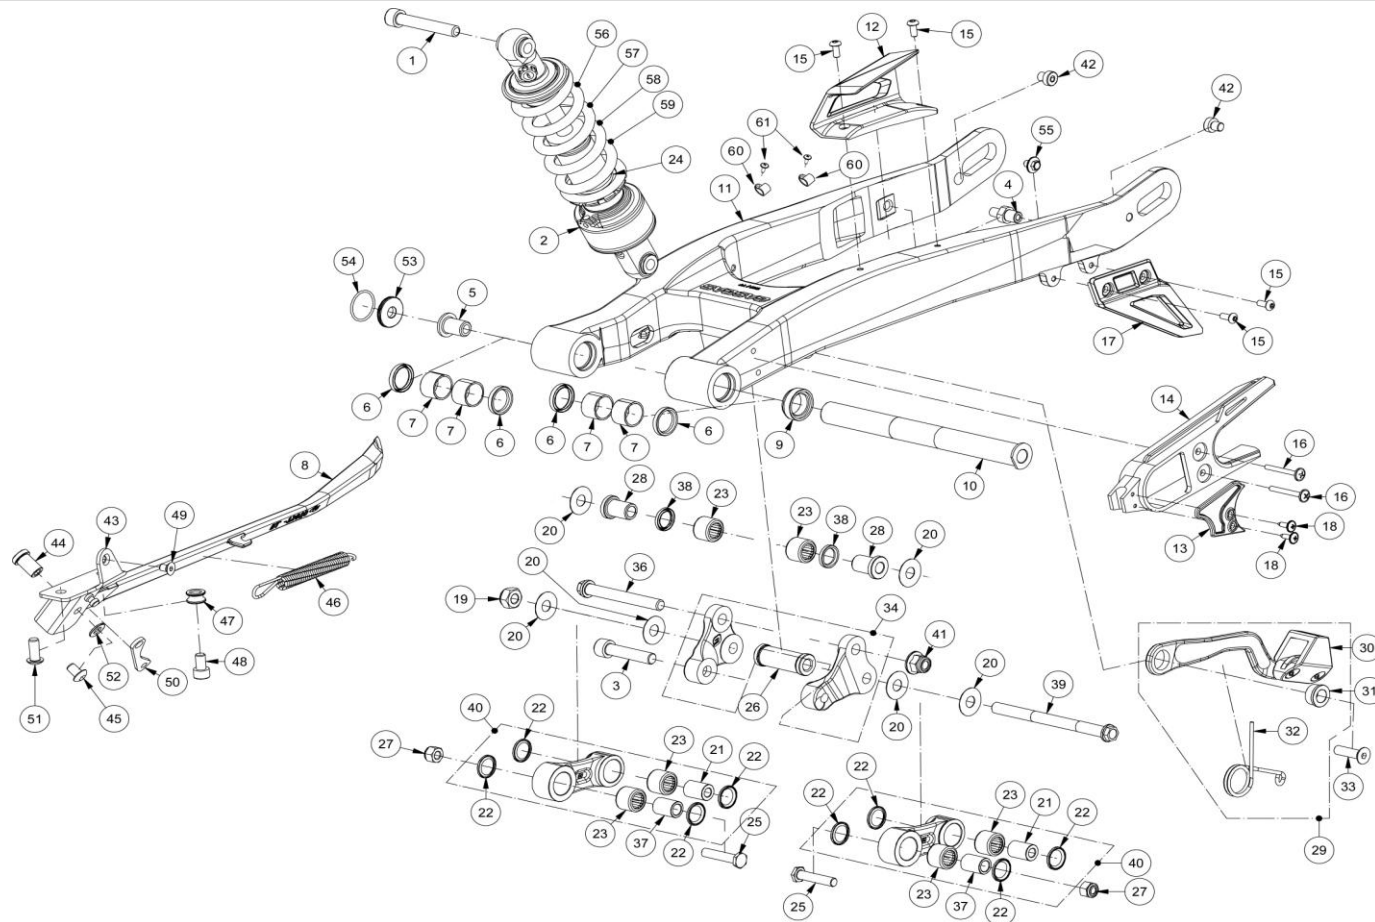

Nº	DESCRIPCION	DESCRIPTION			125	250 / 280 / 300	Cant.
1	ALLEN 10X63	10X63 ALLEN SCREW			BT35000013011	BT35000013011	1
2	AMORTIGUADOR TRIAL	REAR SHOCK ABSORBER			BT30000GG-CGD-1	BT30000GG-CBF-1	1
3	TORNILLO ESPECIAL	SPECIAL SCREW			T0310046	T0310046	1
4	GUIA PINZA DE FRENO	REAR CALIPER GUIDE			BT671153013	BT671153013	1
5	TORNILLO EJE BASCULANTE TRIAL	SWING-ARM AXLE SCREW			BT280212009	BT280212009	1
6	RETÉN 20-26-4 870 N BASCULANTE	20-26-4 OIL SEAL			C220001	C220001	4
7	GLACIER	BEARING			BT280212032	BT280212032	4
8	CABALLETE TRIAL 99	SIDE STAND BRACKET			BT280712010	BT280712010	1
9	CASQUILLO GUÍA EJE BASCULANTE	SWING-ARM AXLE BUSHING			BT280212108	BT280212108	1
10	EJE BASCULANTE TRIAL	SWING-ARM AXLE			BT44500R3009	BT44500R3009	1
11	BASCULANTE TRIAL	TRIAL SWING-ARM			BT40000GG-CGS-1	BT40000GG-CGS-1	1
12	CUBRECADENAS	CHAIN COVER			BT42040RA3011	BT42040RA3011	1
13	PROTECTOR PIÑÓN TRIAL 2002	PINION PROTECTOR			BT280236021	BT280236021	1
14	PATÍN CADENA	CHAIN GUIDE			BT280412015	BT280412015	1
15	ULS 5X12	5X12 ULS			T0505012	T0505012	4
16	REMACHE ALUMINIO 5X20	RIVET			T4505020	T4505020	2
17	PROTECTOR CORONA TRIAL 2003	SPROCKET PROTECTOR			BT57350RA3011	BT57350RA3011	1
18	TORNILLO ROSCA-CHAPA 4.2X12	4,2X12 SCREW			T259349	T259349	2
19	TUERCA AUTOBLOCANTE M10X1,5	SELF-LOCKING NUT M10X1,5			T3110003	T3110003	1
20	ARANDELA REGLAJE 10.5X26X0.5	10.5X26X0.5 WASHER			T4001026	T4001026	6
21	CASQUILLO SUSPENSIÓN DIAM. 10	SUSPENSION BUSHING			BT27712005	BT27712005	2
22	RETÉN 15X21X2 / 15X21X2 OIL SEAL	15X21X2 OIL SEAL			C230001	C230001	8
23	COJINETE AGUJAS 15BM2116	NEEDLE BEARING			BT27714009	BT27714009	6
24	TOPE AMORTIGUADOR	SHOCK ABSORBER END OF TRAVEL			BT311003013	BT311003013	1
25	TORNILLO ESPECIAL BIELETA 8X38	8X38 SPECIAL SCREW			T0118038	T0118038	2
26	CASQUILLO DISTANCIADOR BALANCÍN	ARTICULATION SPACER BUSHING			BT32100R3009	BT32100R3009	1
27	TUERCA AUTOBLOCANTE M8 ALTA	SELF-LOCKING NUT			T2108002	T2108002	2
28	CASQUILLO BALANCÍN 99	ARTICULATION BUSHING			BT27914014	BT27914014	2
29	CTO. TENSOR CADENA	CHAIN TENSIONER ASSY.			BT42000RCT3009	BT42000RCT3009	1
30	GOMA TENSOR CADENA	TENSIONER CHAIN RUBBER			BT42010RA3010	BT42010RA3010	1
31	CASQUILLO TENSOR CADENA	CHAIN TENSIONER BUSHING			B560000	B560000	1
32	MUELLE TENSOR CADENA	CHAIN TENSIONER SPRING			M122000	M122000	1
33	ALLEN CONICO 8X30 TENSOR CADENA	8X30 CONIC ALLEN			T0408030	T0408030	1

GASGAS

Chasis 4