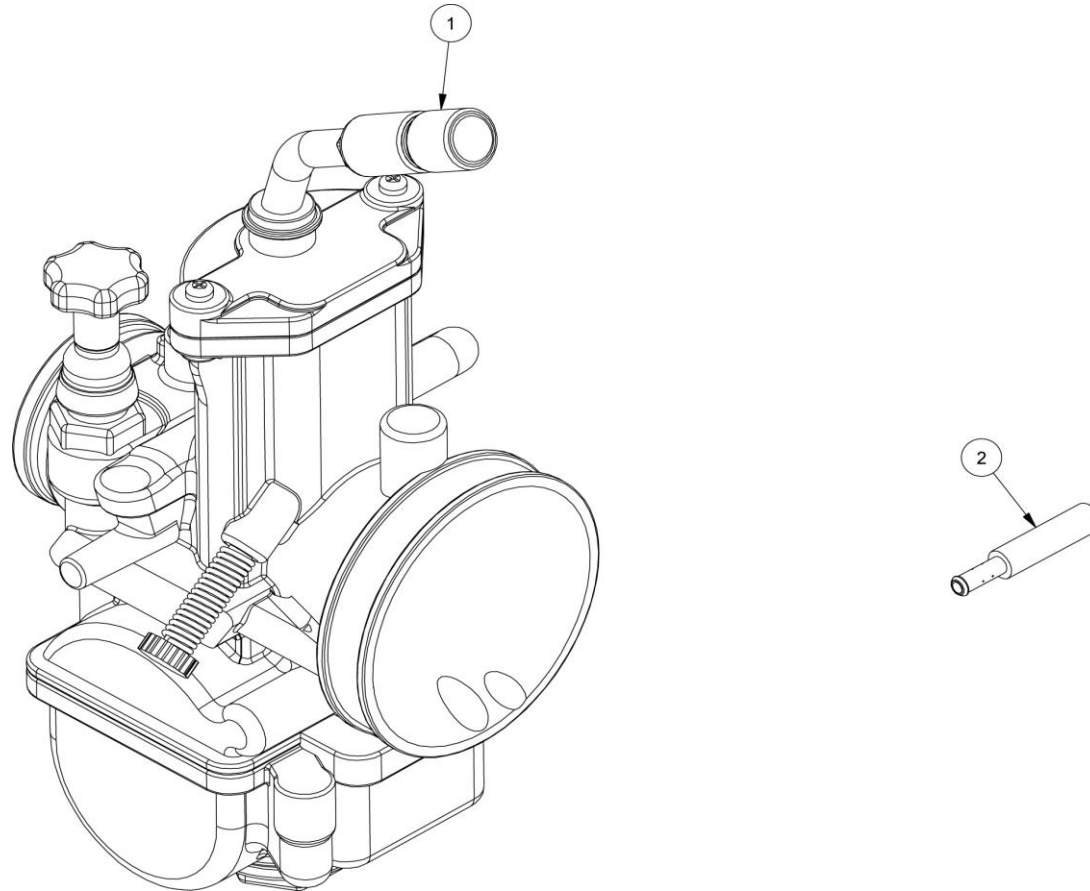

Nº	DESCRIPCION	DESCRIPTION			125	250 / 280 / 300	Cant.
1	CARBURADOR KEIHIN PWK28	KEIHIN PWK28 CARBURETOR			MT280390000RA	MT280390000RA	1
2	CHICLE RALENTI 52 (N424-21052)	52 IDLE JET (N424-21052)			ME200390052	-----	1

GASGAS

Motor 12