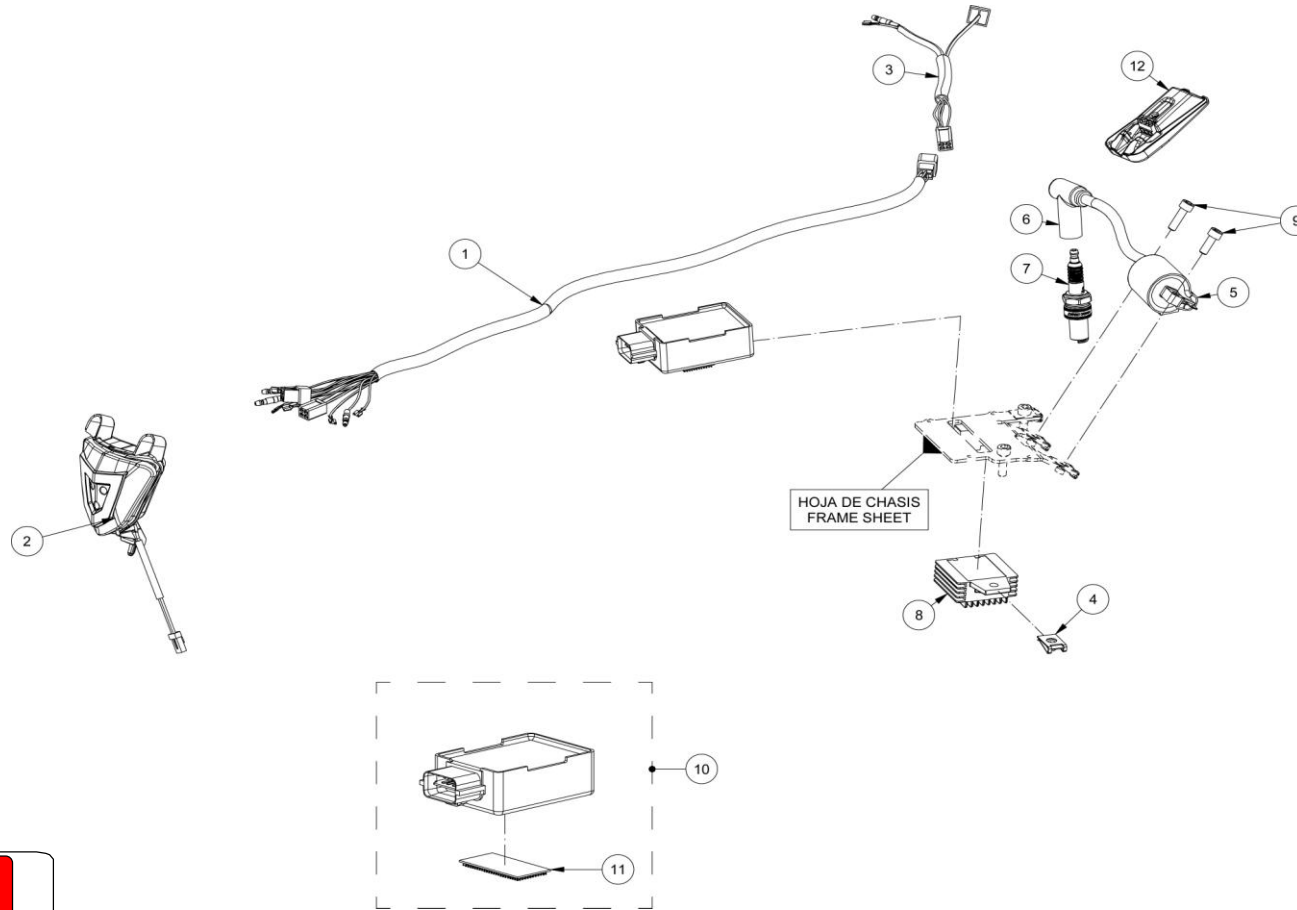

GASGAS

Chasis 8

Nº	DESCRIPCION	DESCRIPTION	125	250	280	300	Cant.
1	INSTALACIÓN TRIAL (SERVICIO)	TRIAL INSTALLATION (SERVICE)	ET10000GG-CBN-1	ET10000GG-CBN-1	ET10000GG-CBN-1	ET10000GG-CBN-1	1
2	CTO. FARO RACING	FRONT HEADLIGHT KIT	BT90000063011	BT90000063011	BT90000063011	BT90000063011	1
3	ALARGO INSTALACION PILOTO TRASERO	REAR LIGHT EXTENSION INSTALLATION	ET300102808	ET300102808	ET300102808	ET300102808	1
4	TUERCA NUT 956 RAPIDA M6	M6 CHIMNEY NUT	T2606000	T2606000	T2606000	T2606000	1
5	BOBINA	IGNITION COIL	ET500003013	ET500003013	ET500003013	ET500003013	1
6	PIPA BUJÍA IB05EMH	IB05EMH SPARK PLUG	BE25934000	BE25934000	BE25934000	BE25934000	1
7	BUJÍA BPR5ES	BPR5ES SPARK	M04012000	M04012000	M04012000	M04012000	1
8	REGULADOR ALTERNADOR	ALTERNATOR REGULATO	EE51200GG-CAB-1	EE51200GG-CAB-1	EE51200GG-CAB-1	EE51200GG-CAB-1	1
9	ALLEN 6X20	ALLEN 6X20 BOLT	T0306020	T0306020	T0306020	T0306020	2
10	CDI DIGITAL	DIGITAL CDI	ET51100CT-CJG-1	ET51100CT-CJF-1	ET51100CT-CJE-1	ET51100CT-CJD-1	1
11	CINTA DE CIERRE ADHESIVA	LOCKING ADHESIVE TAPE	BT51120GG-CBN-1	BT51120GG-CBN-1	BT51120GG-CBN-1	BT51120GG-CBN-1	1
12	FARO PILOTO TRIAL	TRIAL REAR LIGHT SET	ET30000CT2811	ET30000CT2811	ET30000CT2811	ET30000CT2811	1
13	INSTALACIÓN TRIAL	MAIN TRIAL INSTALLATION				ET70120GG-CBN-1	1