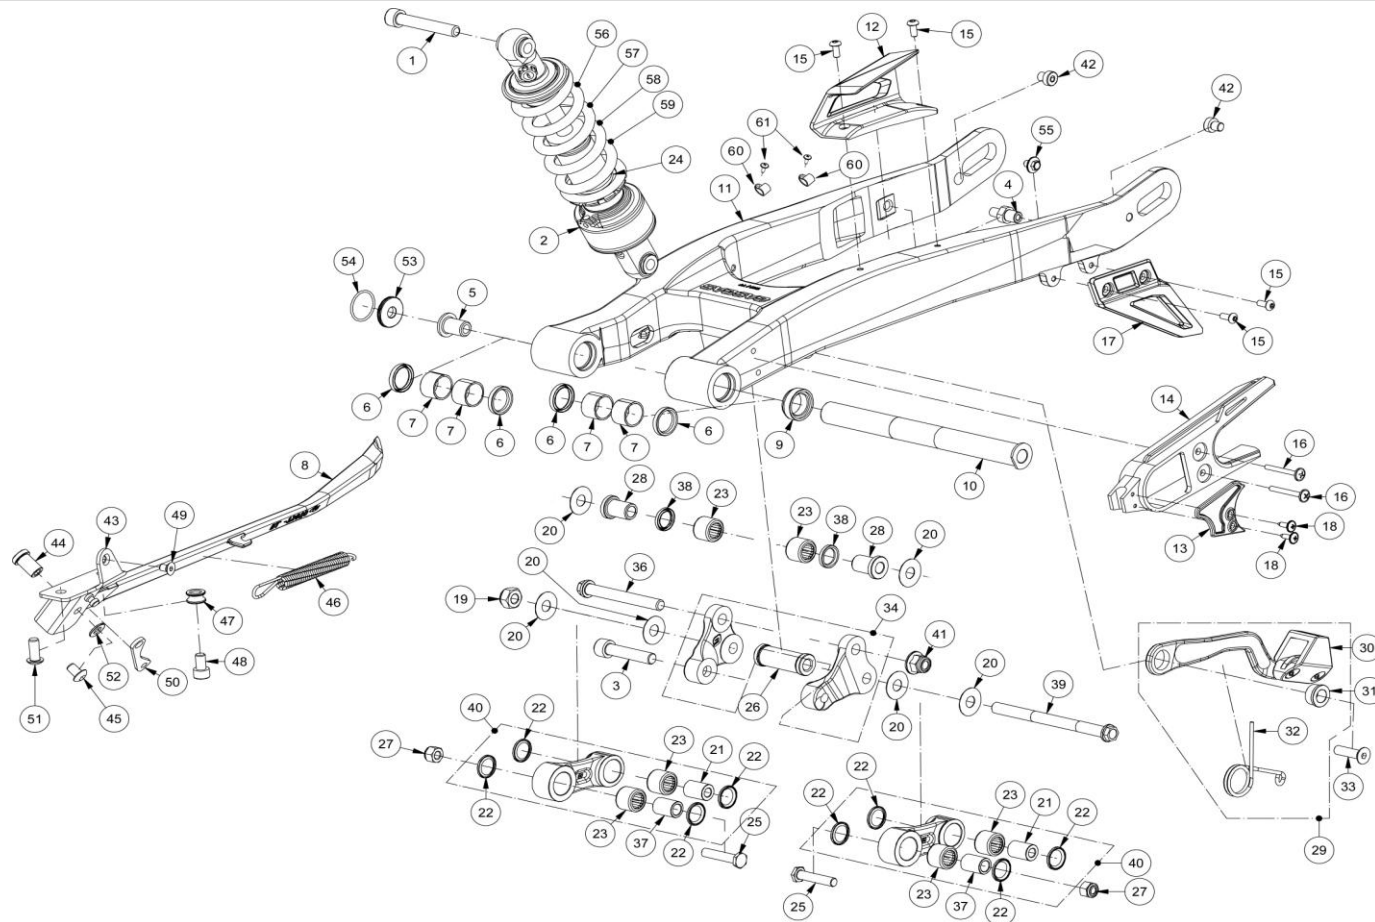

Nº	DESCRIPCION	DESCRIPTION			125	250 / 280 / 300	Cant.
34	CTO. BALANCIN TRIAL RAGA 2012 LINK 1	ROCKER ARM SET LINK 1			BT30000083012	BT30000083012	1
36	TORNILLO ESPECIAL M10X80X1.25 12.9	M10X80X1.25 SCREW			T0210080	T0210080	1
37	CASQUILLO SUSPENSIÓN DIAM.8	DIAM. 8 SUSPENSION BUSHING			BT27712014	BT27712014	2
38	RETÉN 15-21-3-8170N BASC. BAL.	15-21-3-8170N OIL SEAL			C230000	C230000	2
39	TORNILLO ALLEN M10X1,25	ALLEN SCREW M10X1,25			BT35000033012	BT35000033012	1
40	BIELETA ALUMINIO TRIAL COMPLETA	ALUMINIUM ROD SET			BT30000063012	BT30000063012	2
41	TUERCA AUTOBLOCANTE M10 X 1,25	M10X1,25 SELF-LOCKING NUT			T21010003	T21010003	1
42	TORNILLO ESPECIAL UFK M8x8 10,9	SPECIAL UFK SCREW M8x8 10,9			T0310808	T0310808	2
43	SOPORTE CABALLETE	SIDE STAND SUPPORT			BT14210R3009	BT14210R3009	1
44	CASQUILLO GUÍA CABALLETE TRIAL	BUSH, PIVOT SIDE STAND			BT27712011	BT27712011	1
45	ULS 8X16	8X16 ULS BOLT			T0508016	T0508016	1
46	MUELLE CABALLETE	SIDE STAND SPRING			BT14250GG-CAT-1	BT14250GG-CAT-1	1
49	ALLEN CONICO M6X16	M6X16 TAPERED ALLEN SCREW			T0406016N	T0406016N	1
50	EXCÉNTRICA CABALLETE TRIAL HOMO.	ADJUSTER			BT280312025H	BT280312025H	1
51	ULS M8X20	M8x20 ULS SCREW			T0508020	T0508020	1
52	ARANDELA 8x16x1,5	8x16x1,5 WASHER			T4008016	T4008016	1
53	CASQUILLO TAPA EJE BASCULANTE	SWINGARM AXLE CAP			BT43000R3009	BT43000R3009	1
54	JUNTA TORICA NBR Ø25,12x1,78	Ø25,12x1,78 NBR O'RING			ME25632025	ME25632025	1
55	TORNILLO RETENDOR PINZA FRENO	CALIPER BOLT STOPPER			T0200608	T0200608	1
56	MUELLE REIGER K=60N/mm	REIGER SPRING K= 60N/mm			RRS4102	RRS4102	1
57	MUELLE REIGER K=65N/mm	REIGER SPRING K= 65N/mm			RRS4103	RRS4103	1
58	MUELLE REIGER K=70N/mm	REIGER SPRING K= 70N/mm			RRS4104	RRS4104	1
59	MUELLE REIGER K=75N/mm	REIGER SPRING K= 75N/mm			RRS4105	RRS4105	1
60	GUIA PLASTICO LATIGUILLO FRENO TRASERO	BRAKE PLASTIC GUIDE			ET750502809	ET750502809	2
61	ULS ALLEN M4X10 FIJA GUIA LATIGUILLO	M4X10 ULS ALLEN FIXATION			T0504010	T0504010	2

GASGAS

Chasis 4