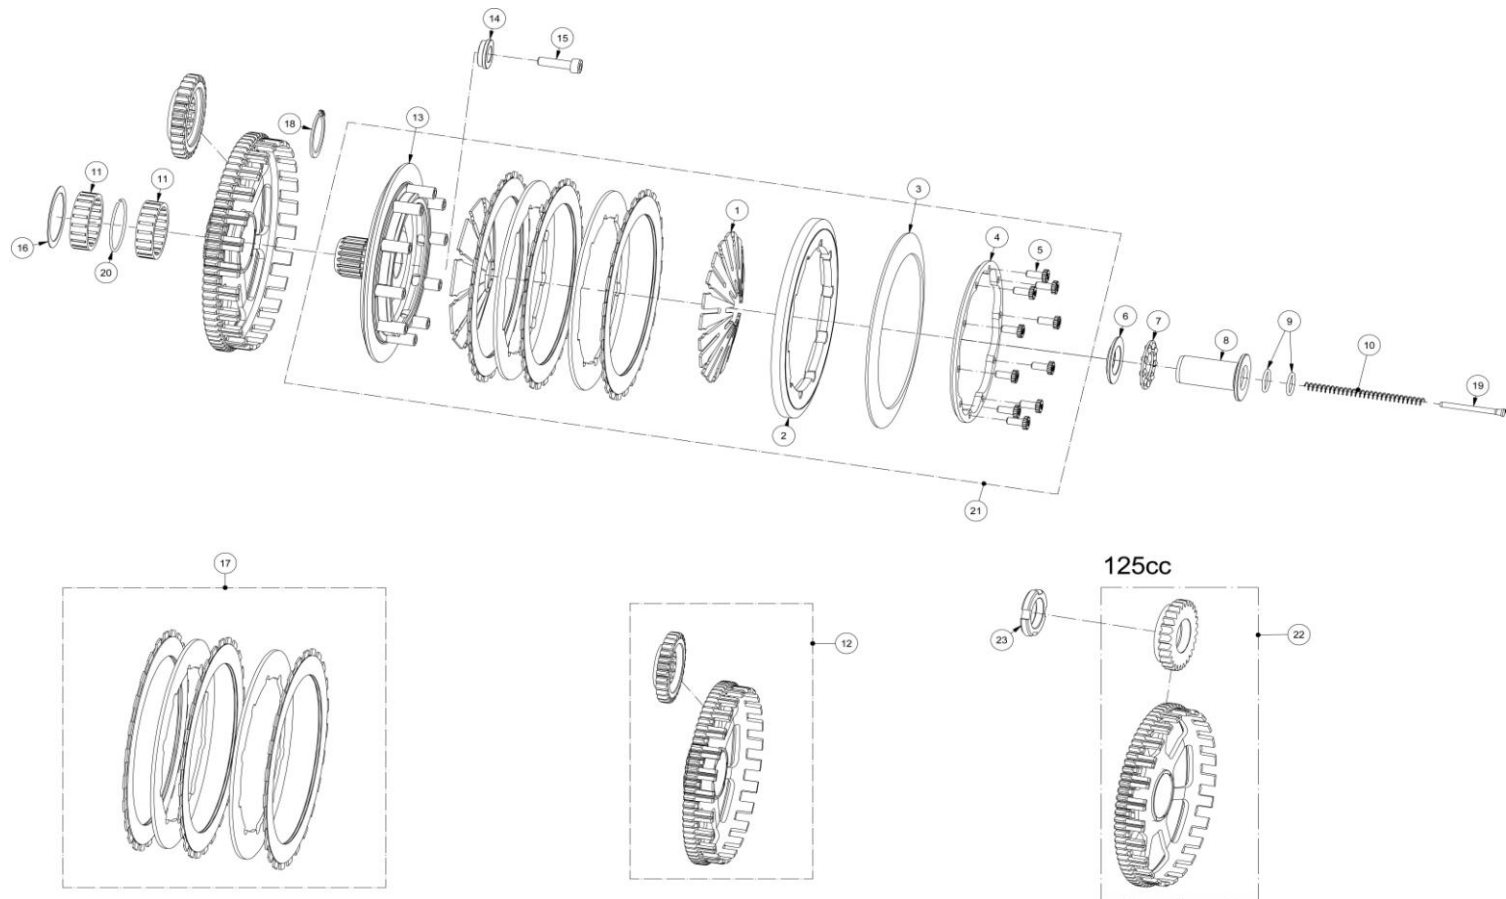

Nº	DESCRIPCION	DESCRIPTION			125	250 / 280 / 300	Cant.
1	DESMULTIPLICADOR EMBRAGUE TRIAL	CLUTCH RELEASE ARM			MT280632070	MT280632070	10
2	PRENSA EMBRAGUE	PRESSURE PLATE			MT280632006	MT280632006	1
3	MUELLE EMBRAGUE TRIAL	CLUTCH SPRING			MT280632015	MT280632015	1
4	SOPORTE MUELLE EMBRAGUE	CLUTCH SPRING SUPPORT PLATE			MT120632045	MT280632045	1
5	ULS ESPECIAL PRENSA 4X10	PRESSURE PLATE ULS BOLT			MT280332077	MT280332077	10
6	BOLET EMBRAGUE TRIAL 2003	BEARING PLATE			MT280332014	MT280332014	1
7	COJINETE PRENSA EMBRAGUE AXK 17X30X2	BEARING, CLUTCH END PLATE			MT280232043	MT280232043	1
8	PISTÓN BOMBIN EMBRAGUE TRIAL 2003	CLUTCH PUMP PISTON			MT280332040	MT280332040	1
9	TÓRICA FKM	FKM O'RING			MT280432047	MT280432047	2
10	MUELLE PISTÓN EMBRAGUE	CLUTCH PISTON SPRING			MT280332018	MT280332018	1
11	COJINETE G95 CORONA EMBRAGUE	CLUTCH BEARING			MT280432039	MT280432039	2
12	CTO. CORONA EMBRAGUE Y PIÑON	CROWN CLUTCH AND GEAR SET			-----	MT280232003CT	1
13	CUBO EMBRAGUE	CLUTCH HUB			MT280632005CT	MT280632005CT	1
14	CASQUILLO SUJECCIÓN EMBRAGUE	CLUTCH HUB BUSHING			MT280232080	MT280232080	1
15	ALLEN UFK 5X20 SUJECCIÓN CUBO TRIAL 280	CLUTCH HUB BOLT			MT280232081	MT280232081	1
16	ARANDELA 30.2X38X0.5 EMBRAGUE	CLUTCH WASHER			T4003038	T4003038	1
17	CTO. DISCOS EMBRAGUE TRIAL 2004	2004 CLUTCH DISC SET COMPLETE			MT280432055	MT280432055	1
18	CIRCLIP E25 CIGÜEÑAL	CRANKSHAFT E25 CIRCLIP			ME25936084	ME25936084	1
19	GUÍA MUELLE PISTÓN	PISTON SPRING GUIDE			MT280432065	MT280432065	1
20	CIRCLIP CORONA EMBRAGUE	CLUTCH CIRCLIP			MT280432139	MT280432139	1
21	CTO. EMBRAGUE TRIAL PRO (HAMBURGUESA)	CLUTCH SET			MT280732069	MT280732069	1
22	CTO. CORONA EMBRAGUE Y PIÑON	CROWN CLUTCH AND GEAR SET			MT21000CT-CHA-1	-----	1
23	TUERCA FIJA PIÑON	GEAR NUT			MT42095GG-CHA-1	-----	1

GASGAS

Motor 8